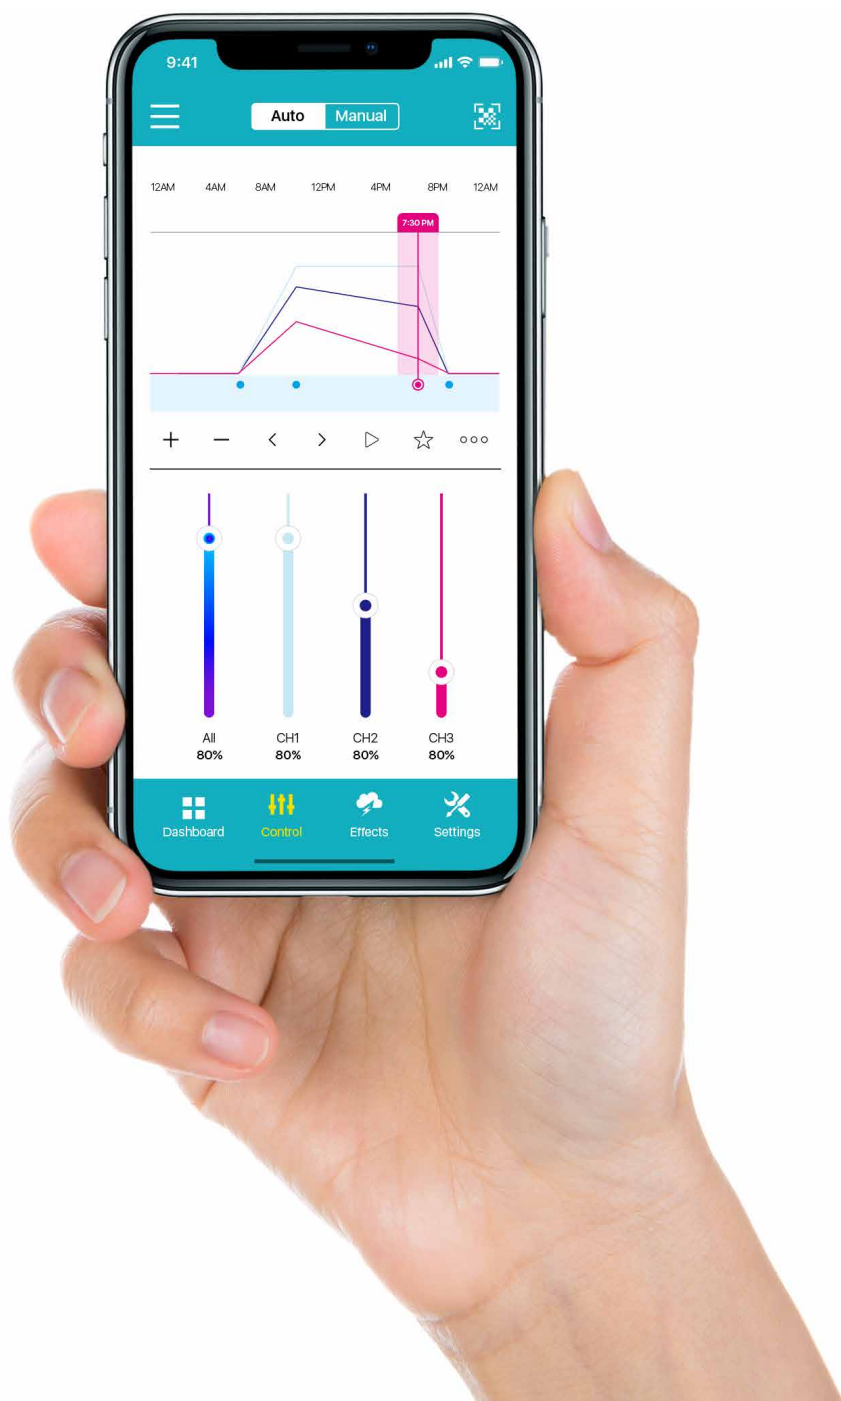

ONE RULE ALL

MicMol WiFi APP represents a fundamental redesign of lighting control. From the devices manage and lighting effect setting, every detail has been thoughtfully considered. MicMol's light has always been a uniquely product. And now it's even more powerful.

**Compatible with iPhone
iPad HD, iOS and Android.**