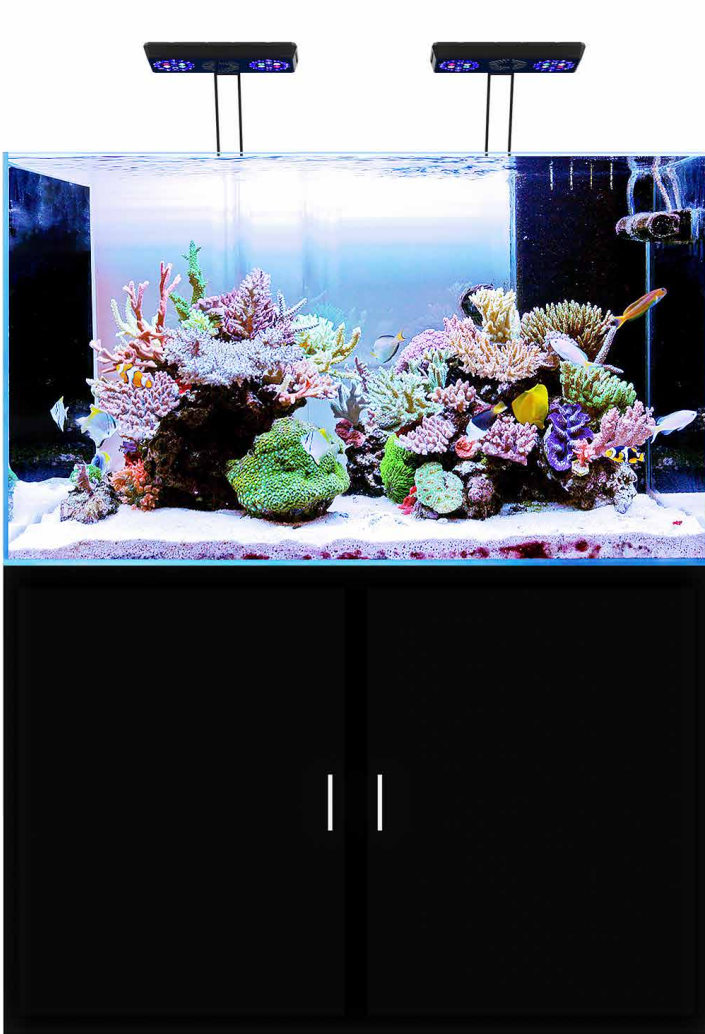

With great spectrum comes great power. THOR elevates the lighting to a whole new level of performance and adjustability. With the latest CREE LEDs and array, THOR reaches new heights in spectrum performance. The thousands adjust way by the smart controller, that means more power for what matters most: creating amazing HD full spectrum.